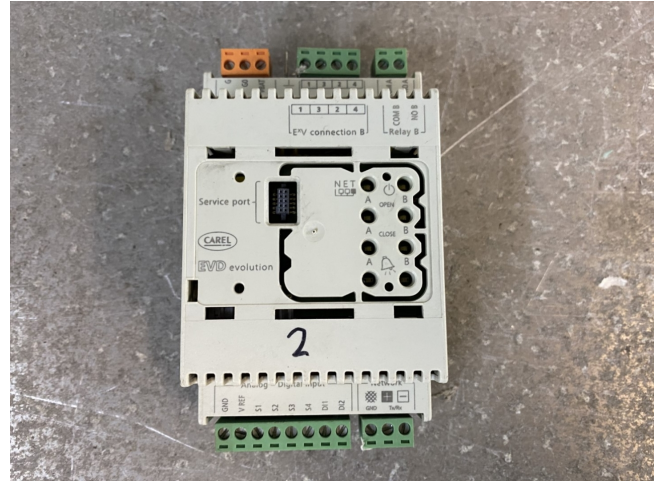

# Carel EVD0000E10

## Specifications

Brand	Carel
Type	EVD0000E10
Specification	Controller

### Used Carel EVD0000E10

Used Carel EVD evolution EVD0000E10 controller. Rev. 1.346.